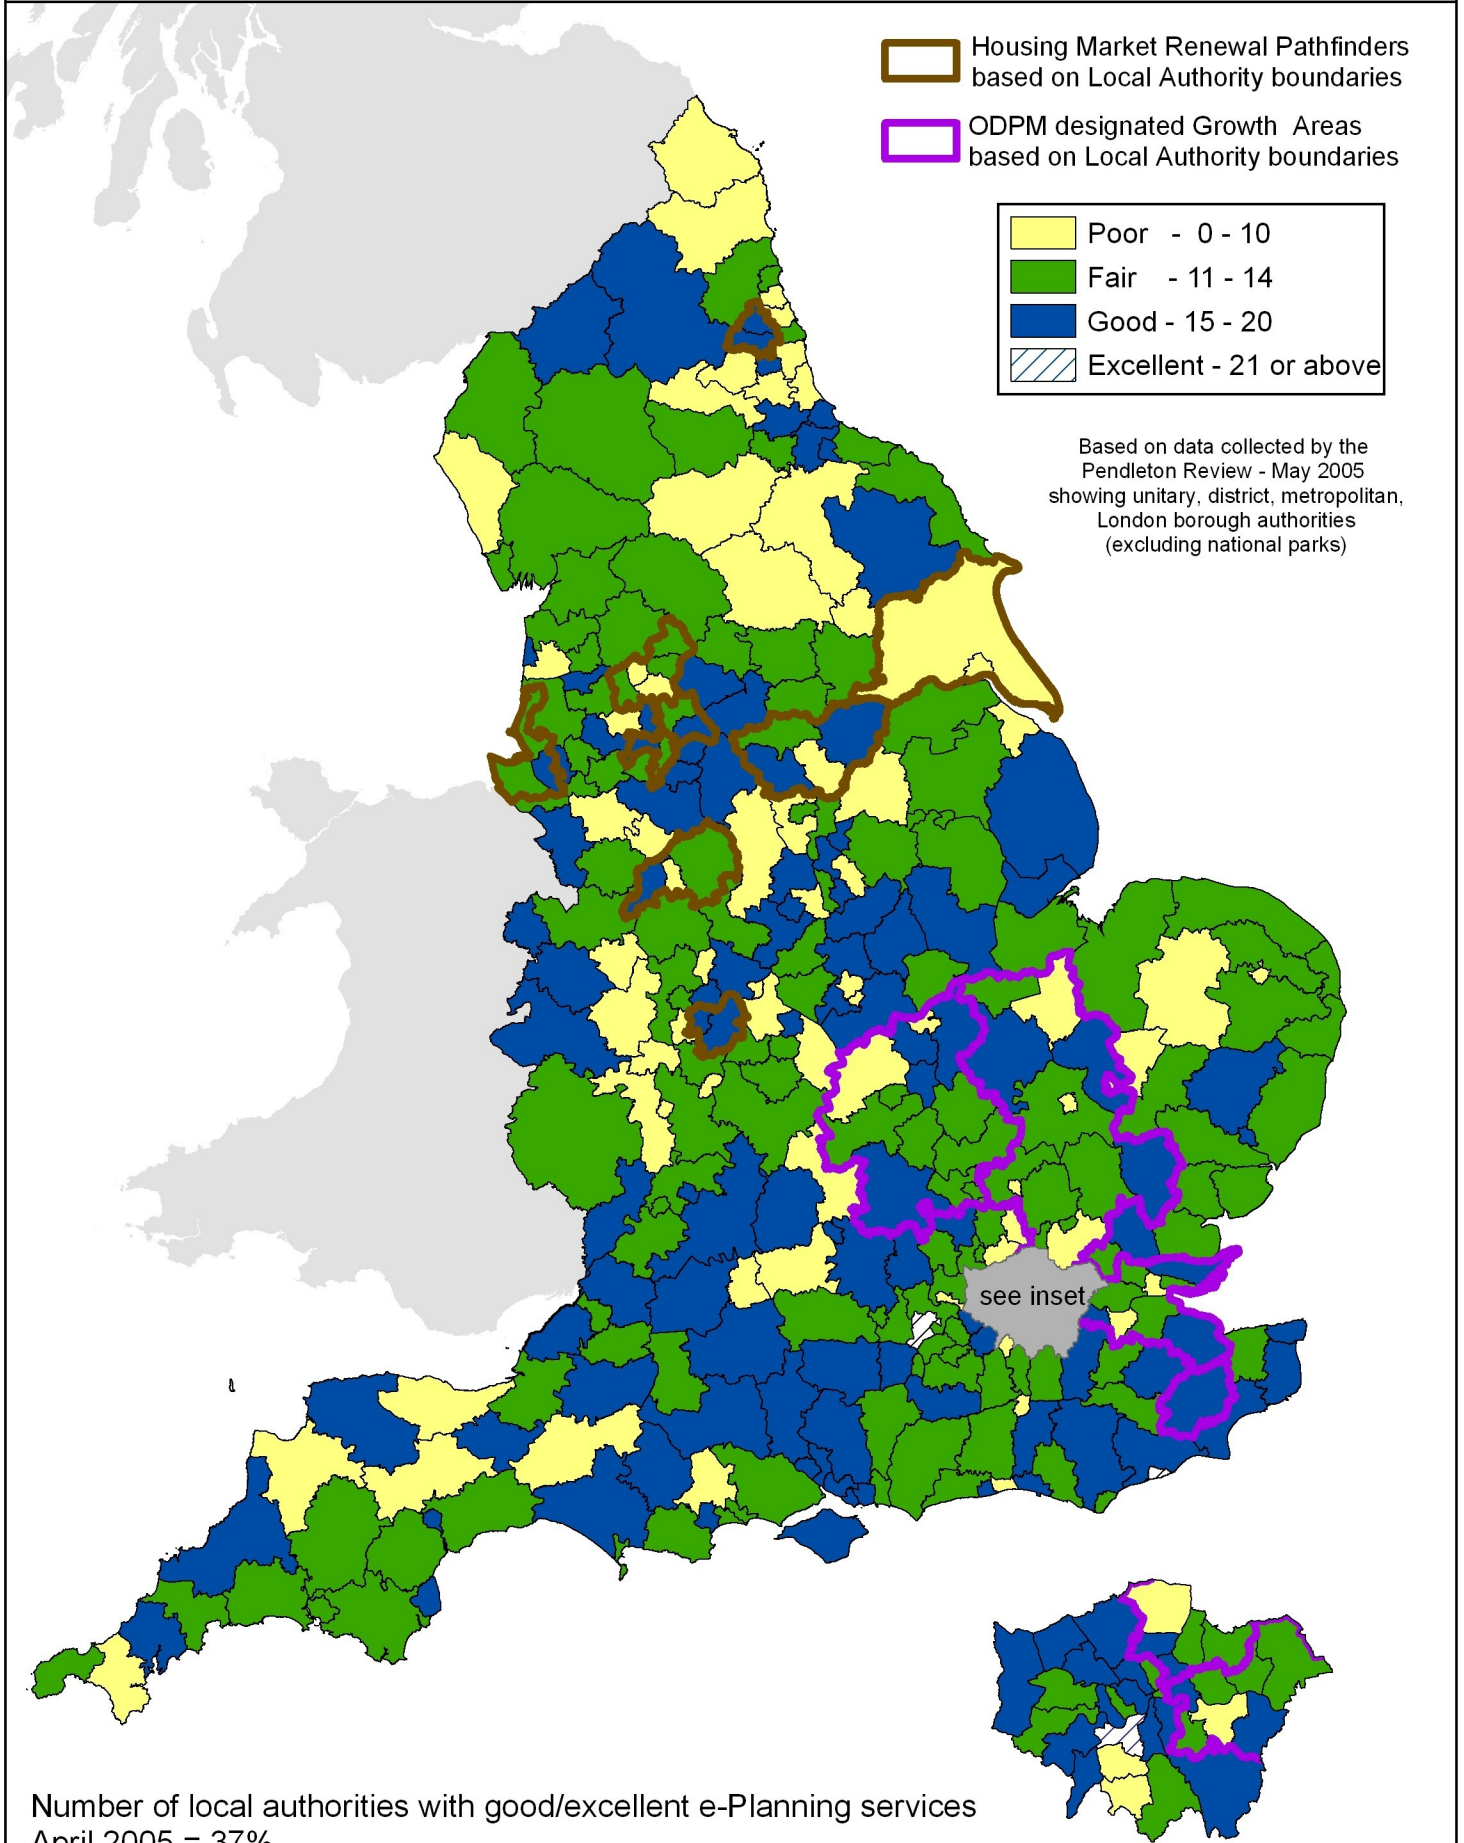

# Local Planning Authority - E-Planning Capability - End April 2005 (England)

0 25 50 100 Kilometres

Produced by the GIS Unit, PLUS5, ODPM.

© Crown Copyright. All rights reserved ODPM Licence Number: 100018986. 2005